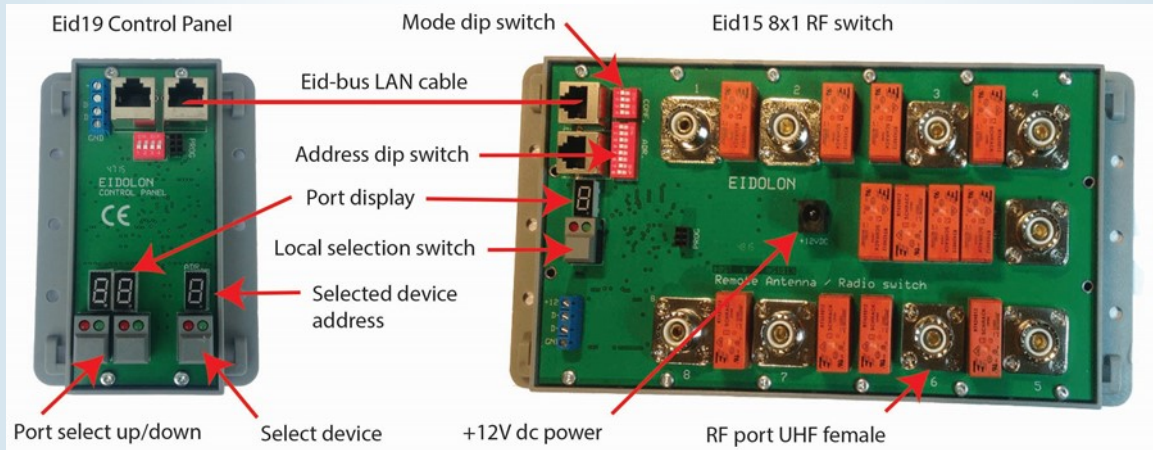

**Eid19 is a control panel for manually switching of the Eid units.**

- Right-hand pushbutton switch selects the Eid-unit whom adress is displayed in the display above the switch.
- Two left-hand push button switches selects the port to be selected. One switch for accending and the other for decending. The selected channel or port is displayed in the led display above the switches.
- Connection to the Eid units is by a sheilded Lan-cable
- +12Vdc power is fed via the sheilded LAN connection
- Eid19 can be up to 100 meter distance from the units it is controlling.