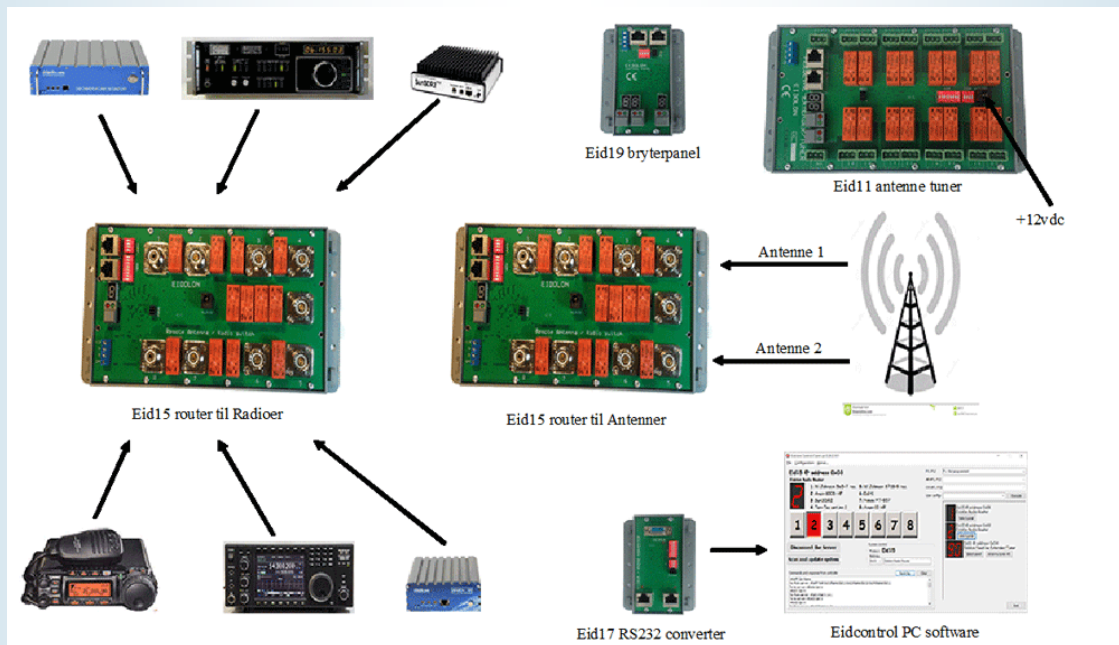

**Eid19 is a control panel for manually switching of the Eid units.**

- Right-hand pushbutton switch selects the Eid-unit whom adress is displayed in the display above the switch.
- Two left-hand push button switches selects the port to be selected. One switch for accending and the other for decending. The selected channel or port is displayed in the led display above the switches.
- Connection to the Eid units is by a sheilded Lan-cable
- +12Vdc power is fed via the sheilded LAN connection
- Eid19 can be up to 100 meter distance from the units it is controlling.