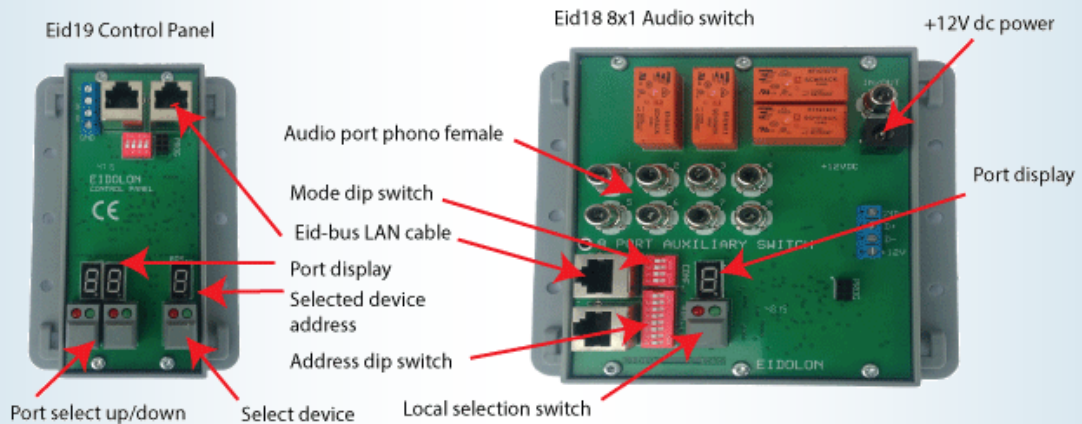

Remote / man. controlled 8 x audio & PTT switch

Eid18 is a remote / man. controlled 8x1 Switch for audio & PTT.

- ◆ Select your audio, microphone or PTT from your transceiver without having to rewire.
- ◆ Switches audio, PTT or microphone signals.
- ◆ Uses phono female connectors.
- ◆ Remote from PC via Eidbus, a modified RS485 bus.
- ◆ Can be used as stand alone or in cascade with up to 100+ other units.
- ◆ +12V dc power. (can be powered via shielded LAN connection)
- ◆ Easy to use and setup.
- ◆ Control protocol available for custom modification.

- Eid18 has 2 dip switches for control settings.
- 4 bit dip to set unit in Master / Slave and Panel mode.
- 8 bit dip to set unit address: 0x00 is for offline use.
- LAN port in and LAN port out for cascade connection to EidBus.