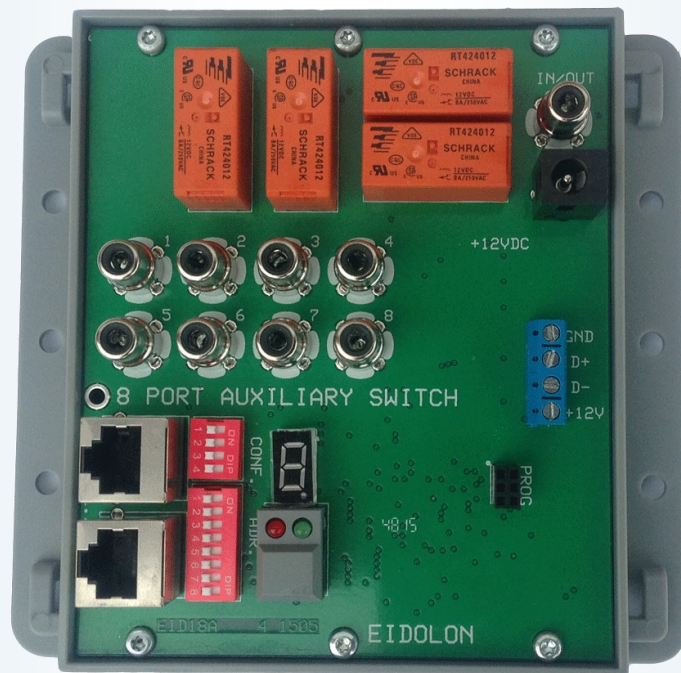

Remote / man. controlled 8 x audio & PTT switch

Eid18 is a remote / man. controlled 8x1 Switch for audio & PTT.

- ◆ Select your audio, microphone or PTT from your transceiver without having to rewire.
- ◆ Switches audio, PTT or microphone signals.
- ◆ Uses phono female connectors.
- ◆ Remote from PC via Eidbus, a modified RS485 bus.
- ◆ Can be used as stand alone or in cascade with up to 100+ other units.
- ◆ +12V dc power. (can be powered via shielded LAN connection)
- ◆ Easy to use and setup.
- ◆ Control protocol available for custom modification.

- Eid18 has 2 dip switches for control settings.
- 4 bit dip to set unit in Master / Slave and Panel mode.
- 8 bit dip to set unit address: 0x00 is for offline use.
- LAN port in and LAN port out for cascade connection to EidBus.